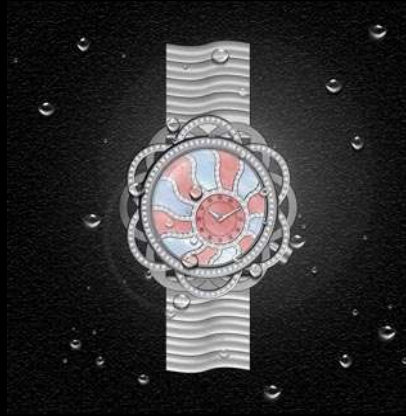

S11063L-A

Feature: Hour, Minute, **Off-centered dial**

Price Range: